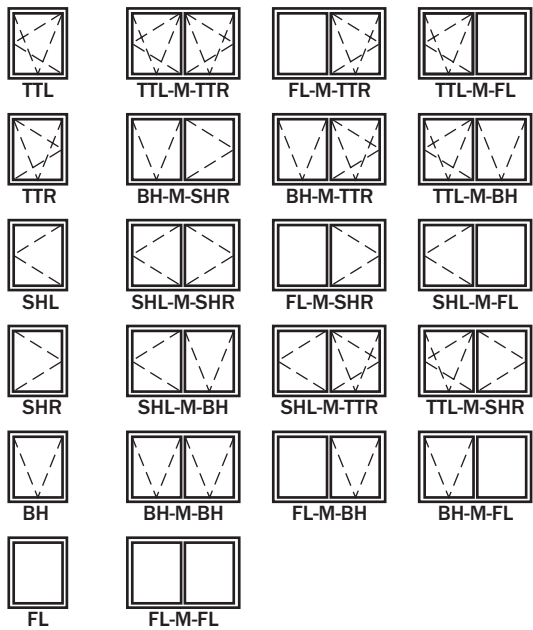

glas facades Vision 3000 range of windows are available in the following frame types. Frames may be coupled together further to infinite configurations using mullions and transomes.

SINGLE WINDOWS

DOUBLE WINDOWS WITH INTEGRAL FIXED CENTRAL MULLION / RAIL

DOOR SIZE WINDOWS WITHOUT INTEGRAL FIXED CENTRAL MULLION

(suitable for balconies etc. Internal handle only)

KEY

Left-hand Tilt and Turn Casement (bottom hung open in and side hung open in operation) (hinged on the left when viewed from the outside)

Right-hand Tilt and Turn Casement (bottom hung open in and side hung open in operation) (hinged on the right when viewed from the outside)

Left-hand Side Hung Open In Casement (hinged on the left when viewed from the outside)

Right-hand Side Hung Open In Casement (hinged on the right when viewed from the outside)

Bottom Hung Open In Casement

Fixed Light (dummy vent window with equal sight lines to opening windows) (also available with 12mm smaller sightline direct glaze detail)