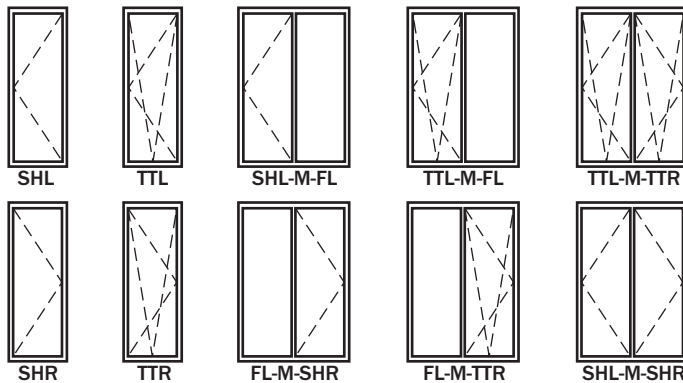

(treble etc. windows also possible up to safe handling weight)

DOUBLE WINDOWS WITHOUT INTEGRAL FIXED CENTRAL MULLION

DOOR SIZE WINDOWS WITH INTEGRAL FIXED CENTRAL MULLION

(suitable for balconies etc. Internal handle only)

DOOR SIZE WINDOWS WITHOUT INTEGRAL FIXED CENTRAL MULLION

(suitable for balconies etc. Internal handle only)

KEY

Left-hand Tilt and Turn Casement (bottom hung open in and side hung open in operation) (hinged on the left when viewed from the outside)

Right-hand Tilt and Turn Casement (bottom hung open in and side hung open in operation) (hinged on the right when viewed from the outside)

Left-hand Side Hung Open In Casement (hinged on the left when viewed from the outside)

Right-hand Side Hung Open In Casement (hinged on the right when viewed from the outside)

Bottom Hung Open In Casement

Fixed Light (dummy vent window with equal sight lines to opening windows) (also available with 12mm smaller sightline direct glaze detail)