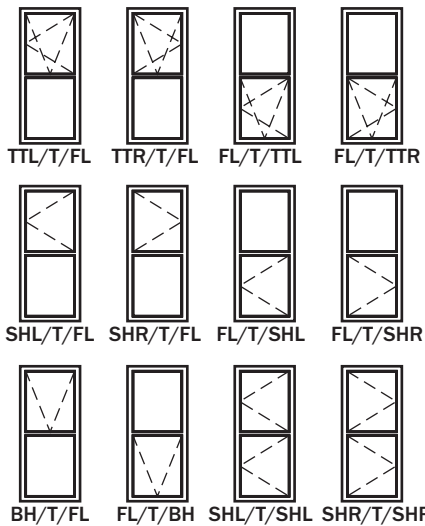

DOUBLE WINDOWS WITH INTEGRAL FIXED CENTRAL MULLION / RAIL

(treble etc. windows also possible up to safe handling weight)