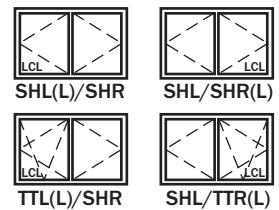

DOUBLE WINDOWS WITHOUT INTEGRAL FIXED CENTRAL MULLION