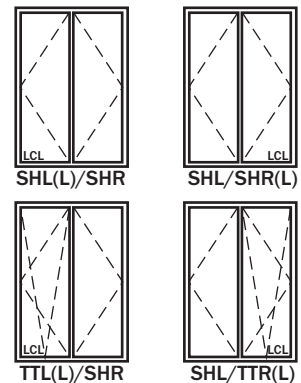

(treble etc. windows also possible up to safe handling weight)

DOUBLE WINDOWS WITHOUT INTEGRAL FIXED CENTRAL MULLION

DOOR SIZE WINDOWS WITH INTEGRAL FIXED CENTRAL MULLION

(suitable for balconies etc. Internal handle only)

DOOR SIZE WINDOWS WITHOUT INTEGRAL FIXED CENTRAL MULLION

(suitable for balconies etc. Internal handle only)

KEY

Left-hand Tilt and Turn Casement (bottom hung open in and side hung open in operation) (hinged on the left when viewed from the outside)

Right-hand Tilt and Turn Casement (bottom hung open in and side hung open in operation) (hinged on the right when viewed from the outside)

Left-hand Side Hung Open In Casement (hinged on the left when viewed from the outside)

Right-hand Side Hung Open In Casement (hinged on the right when viewed from the outside)

Bottom Hung Open In Casement

Fixed Light (dummy vent window with equal sight lines to opening windows) (also available with 12mm smaller sightline direct glaze detail)